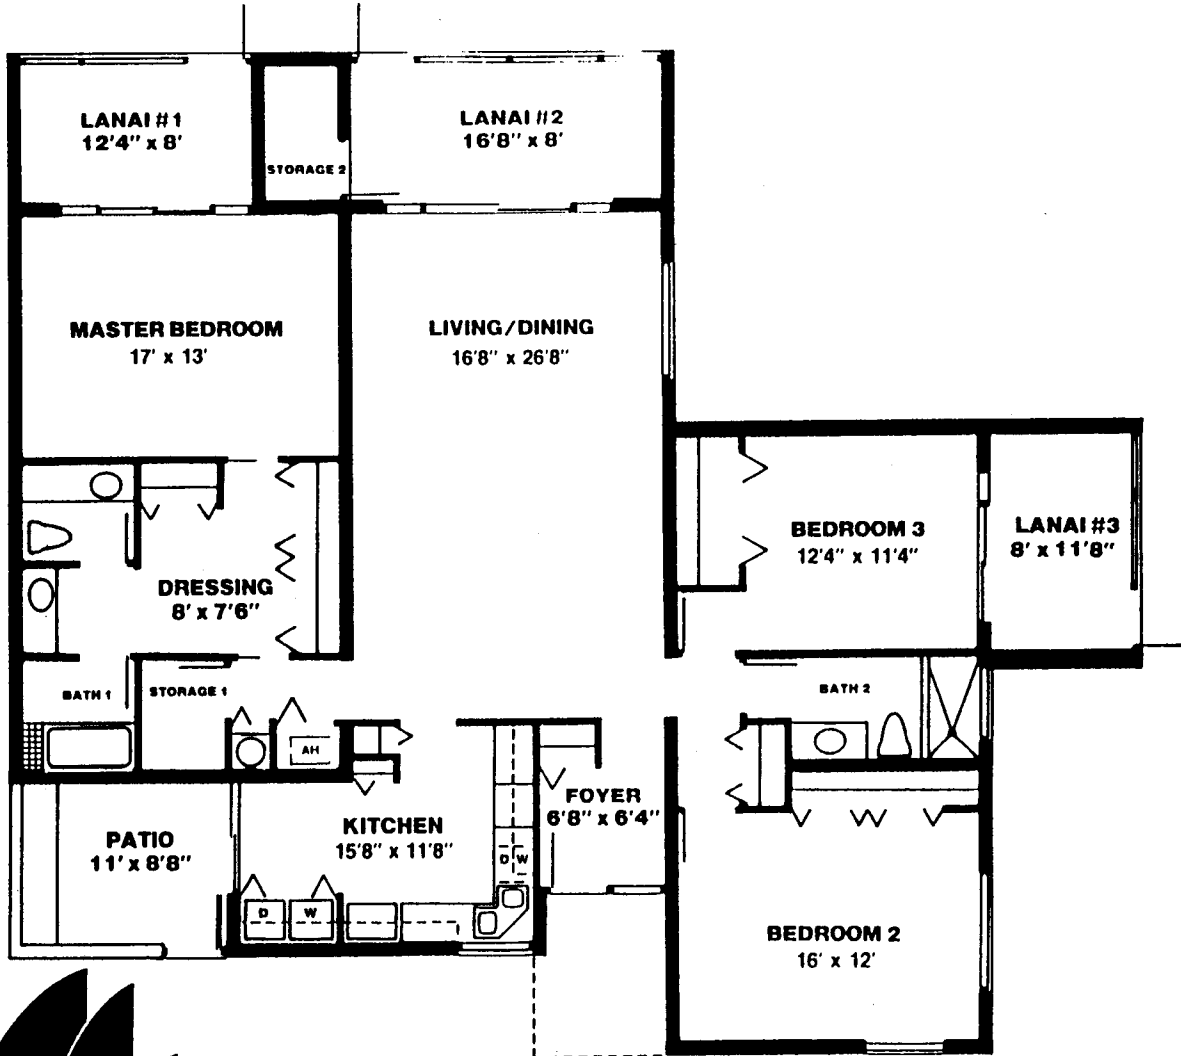

THE 2100

THREE BEDROOM TWO BATH

BAYPORT
BEACH & TENNIS CLUB

TOTAL AREA	SQ. FT.
Air/Conditioned Living Space	1809
Lanai Area	324
Lanai Storage Area	31
Carport Storage Area	22
TOTAL SQUARE FEET	2186

Minor dimensions and building specifications are subject to change during construction. Please consult your sales representative.